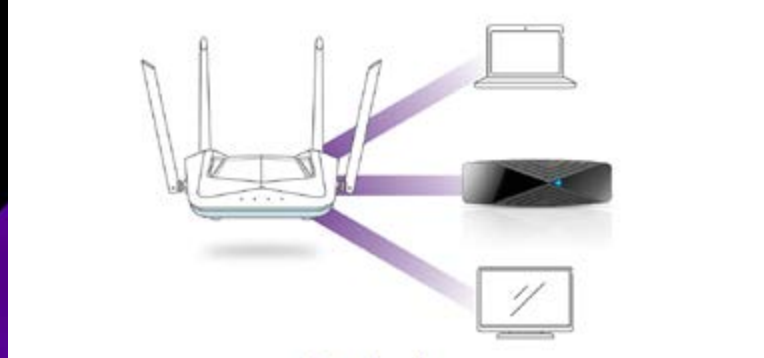

2.4 GHz **Wi-Fi 6** Previous Gen
UP TO **90% FASTER**

5 GHz **Wi-Fi 6** Previous Gen
UP TO **38% FASTER**

Wi-Fi 6
Perfect for uninterrupted 4K streaming and VR gaming

OFDMA
OFDMA technology designed to handle device-dense networks

MU-MIMO
MU-MIMO allows simultaneous between multiple devices

AX1800 Speeds
Up to 574 Mbps (2.4 GHz) / 1200 Mbps (5 GHz)

WPA3 Encryption
The latest Wi-Fi security with WPA3 encryption

WIRELESS ADAPTERS

	WIRELESS N		WIRELESS AC					WIRELESS AX	
	DWA-121	DWA-131	DWA-171	DWA-172	DWA-182	DWA-185	DWA-582	DWA-X1850	DWA-X582
STATUS	NEW			NEW				NEW	NEW
WIRELESS RATING	N150	N300	AC750	AC600	AC1300	AC1200	AC1200	AX1850	AX3000
WIRELESS SPEED	150 Mbps	300 Mbps	300 + 433 Mbps	150 + 433 Mbps	300 + 867 Mbps	300 + 867 Mbps	300 + 867 Mbps	574 + 1.2 K	400 + 867 + 1.7 K
INTERFACE	USB 2.0	USB 2.0	USB 2.0	USB 2.0	USB 3.0	USB 3.0	PCI card	USB 3.0	PCI card
FREQUENCY	2.4 GHz	2.4 GHz	2.4 + 5 GHz	2.4 + 5 GHz	2.4 + 5 GHz	2.4 + 5 GHz	2.4 + 5 GHz	2.4 + 5 GHz	2.4 + 5 GHz