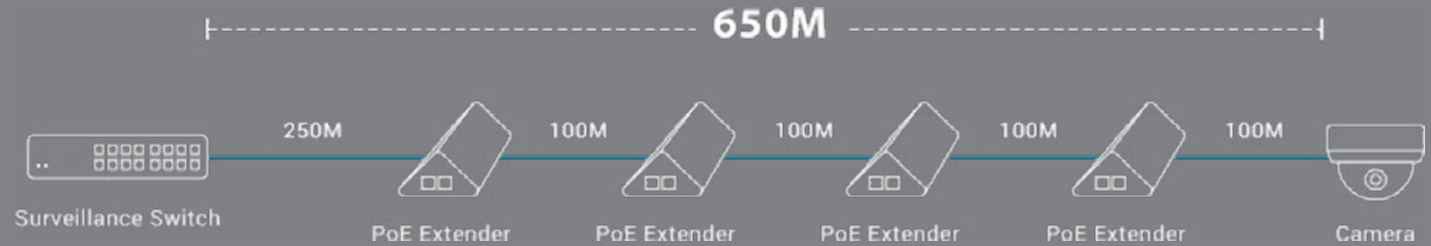

Protected

The DPE-302GE has D-Link's highest built-in 4kV surge protection, and is also capable of operating in temperatures of up to 60 °C (140 °F), allowing it to be deployed in harsher environments.

Reach Further

The D-Link range of surveillance switches can be further combined with the DPE-302GE PoE Extender to maximize your PoE camera deployment distance to virtually anywhere, drastically lowering the cost for installing any PoE Ethernet devices. It provides you huge time and cost savings and greater flexibility of endpoint device positioning

* Please check with your local D-Link customer service for more information. Up to 650 meters connectivity may be affected by cabling quality. We recommend customers to test compatibility before actual physical deployment.

UNMANAGED POE SWITCHES

POE SPLITTER & INJECTORS

	INDUSTRIAL POE SWITCH				SPLITTER & INJECTORS		
	DIS-100G-5PSW	DGS-1008MP	DGS-1010MP		DPE-301GS	DPE-301GI	DPE-302GE
STATUS				STATUS			
PORT INTERFACE	4x GE PoE, 1x SFP	8x GE PoE	10x GE (8x PoE)	DESCRIPTION	Power over Gigabit adapter IEEE802.3at compliant, provides DC power for power legacy device of up to 30W (25.5W at 100m away)	Deliver both Gigabit data and power to PoE end devices. DC Output of 54V/0.6A, up to 30W (25.5W at 100m away)	Transmits 10 to 30W of output power for up to two devices over a maximum distance of 500m by daisy-chaining up to 4 units together
SWITCHING CAPACITY	10 Gbps	16 Gbps	20 Gbps				
RAM BUFFER	128 KB	128 KB	192 KB				
JUMBO FRAMES	9000 Bytes	9720 Bytes	9720 Bytes				
POE BUDGET	120 Watts	140 Watts	125Watts				
POE SUPPLY PER PORT	802.3af/at	30 Watts (802.3at)	30 Watts (802.3at)