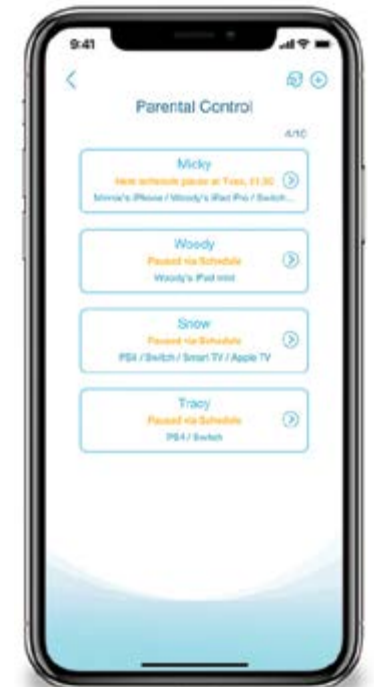

EAGLE PRO AI

One Connection – Infinite Possibilities

We've packed cutting-edge AI features into our advanced series of routers, range extenders and mesh devices to keep everyone connected, no matter what they're doing online.

Intelligent One-Touch Setup for Seamless Connections

- Auto Mesh setup and detects the best channels within the network
- Simple access management with one SSID for both Wi-Fi bands (2.4 and 5 GHz)
- Network self-healing when a weak connection is detected

AI SMART ROUTERS

	MESH		ROUTER		EXTENDER
	M15	M32	R15	R32	E15
STATUS	NEW	NEW	NEW	NEW	NEW
WIRELESS RATING	AX1500	AX1500	AX1500	AX3200	AX1500
WIRELESS SPEED	1.2K + 300 Mbps	2.4K + 800 Mbps	1.2K + 300 Mbps	2.4K + 800 Mbps	1.2K + 300 Mbpsv
PORT INTERFACE	1x Gigabit LAN 1x Gigabit WAN	2x Gigabit LAN 1x Gigabit WAN	3x Gigabit LAN 1x Gigabit WAN	4x Gigabit LAN 1x Gigabit WAN	1x Gigabit LAN
APP	Free EAGLE PRO AI app