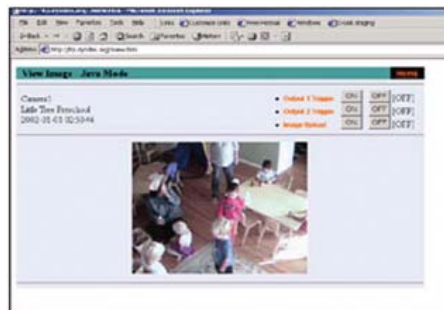

### Little Tree Preschool

With easy installation and configuration and a web-based interface that allows parents to see their children at play via a web browser, the D-Link DCS-1000W *Air* Wireless Internet Camera is the best fitting security solution for The Little Tree Preschool

#### The Challenge

The Little Tree Preschool prides itself on providing a safe, warm and stimulating environment for the children placed in their care. In an effort to let the parents share in the growth and development of their children while attending The Little Tree Preschool, Lydia Redeker, Director of The Little Tree Preschool, wanted to find an internet camera solution that could let parents dial-into the school while at work or home. Redeker also needed something that was easy to install and configure, simple to use, and would allow her to place the camera anywhere in the main playroom. After researching several monitoring solutions, Redeker found that nearly all the current Internet monitoring solutions available on the market today were costly investments that required professional installations. That is until she discovered the D-Link *Air* Wireless Internet Camera..

#### The Solution

Redeker found an all-in-one solution that exceeded her requirements, the D-Link DCS-1000W *Air* Wireless Internet Camera. The camera's rich feature set provided The Little Tree with an unobtrusive, affordable monitoring solution, compatible with the preschool's current wireless network. With easy installation and configuration and a web-based interface that allows parents to access the camera from any Internet connection and see their children at play via a web browser, the D-Link